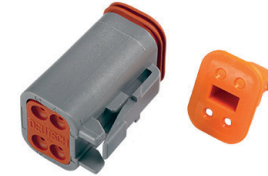

Deutsch DT Starter Kit

DT06-2S
2-pin plug connector

DT06-2S-E008
2-pin plug connector
w/"boot" adapter

DT06-3S
W3S
3-pin plug connector

DT06-4S
W4S
4-pin plug connector

0462-201-16141
Power contact, female 0,5-1,5mm²
for plug connectors

DT04-2P
2-pin receptacle connector

DT04-2P-E008
2-pin receptacle connector

DT04-3P
W3P
3-pin receptacle connector

DT04-4P
W4P
4-pin receptacle connector

0460-202-16141
Power contact, male 0,5-1,5mm²
for receptacle connectors

DT06-6S
W6S
6-pin plug connector

DT04-6P
W6P
6-pin receptacle connector

DT06-08SA
DT04-08PA
W8S
W8P
8-pin plug and
receptacle connector

W2S
Wedge lock, orange
(for DT06-2S & DT06-S-E008)

W2P
Wedge lock, green
(for DT04-2P & DT04-2P-E008)

4420902
Rubber boot for DT06-2S-E008
& DT04-2P-E008