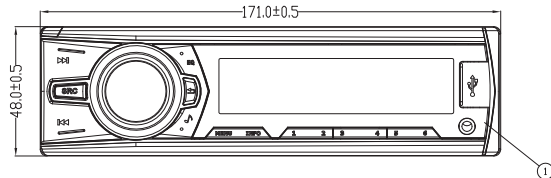

ISO CONNECTOR 4PIN+8PIN
FEMALE WITH MALE TERMINAL

ISO CONNECTOR WIRING CHART

PIN	WIRE COLOR	FUNCTION
		STANDARD
A4	YELLOW	BATTERY(+)
A5	BLUE	POWER ANTENNA
A7	RED	IGNITION(ACC)
A8	BLACK	GROUND
B1	VIOLET	RIGHT REAR SPEAKER (+)
B2	VIOLET/BLACK	RIGHT REAR SPEAKER (-)
B3	GREY	RIGHT FRONT SPEAKER (+)
B4	GREY/BLACK	RIGHT FRONT SPEAKER (-)
B5	WHITE	LEFT FRONT SPEAKER (+)
B6	WHITE/BLACK	LEFT FRONT SPEAKER (-)
B7	GREEN	LEFT REAR SPEAKER (+)
B8	GREEN/BLACK	LEFT REAR SPEAKER (-)

4	FUSE	250V 15A FUSE
3	HEAT SINK	AL ALLOY ADC12
2	MAIN CHASSIS	178X122.4X50mm
1	DETACHABLE FRONT PANEL	171X48mm