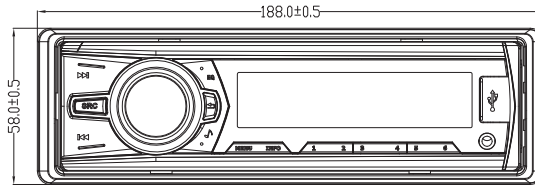

ISO CONNECTOR 4PIN+8PIN
FEMALE WITH MALE TERMINAL

ISO CONNECTOR WIRING CHART

PIN	WIRE COLOR	FUNCTION
		STANDARD
A4	YELLOW	BATTERY(+)
A5	BLUE	POWER ANTENNA
A7	RED	IGNITION(ACC)
A8	BLACK	GROUND
B1	VIOLET	RIGHT REAR SPEAKER (+)
B2	VIOLET/BLACK	RIGHT REAR SPEAKER (-)
B3	GREY	RIGHT FRONT SPEAKER (+)
B4	GREY/BLACK	RIGHT FRONT SPEAKER (-)
B5	WHITE	LEFT FRONT SPEAKER (+)
B6	WHITE/BLACK	LEFT FRONT SPEAKER (-)
B7	GREEN	LEFT REAR SPEAKER (+)
B8	GREEN/BLACK	LEFT REAR SPEAKER (-)

4	FUSE	250V 15A FUSE
3	HEAT SINK	AL ALLOY ADC12
2	MAIN CHASSIS	178X122.4X50mm
1	DETACHABLE FRONT PANEL	171X48mm