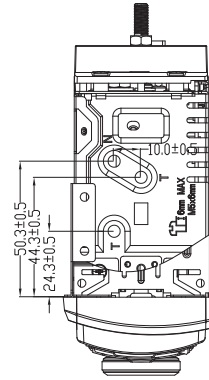

ISO CONNECTOR 4PIN+8PIN
FEMALE WITH MALE TERMINAL

ISO CONNECTOR WIRING CHART

PIN	WIRE COLOR	FUNCTION
		STANDARD
A4	YELLOW	BATTERY(+)
A5	BLUE	POWER ANTENNA
A7	RED	IGNITION(ACC)
A8	BLACK	GROUND
B1	VIOLET	RIGHT REAR SPEAKER (+)
B2	VIOLET/BLACK	RIGHT REAR SPEAKER (-)
B3	GREY	RIGHT FRONT SPEAKER (+)
B4	GREY/BLACK	RIGHT FRONT SPEAKER (-)
B5	WHITE	LEFT FRONT SPEAKER (+)
B6	WHITE/BLACK	LEFT FRONT SPEAKER (-)
B7	GREEN	LEFT REAR SPEAKER (+)
B8	GREEN/BLACK	LEFT REAR SPEAKER (-)

4	FUSE	250V 15A FUSE
3	HEAT SINK	AL ALLOY ADC12
2	MAIN CHASSIS	178X122.4X50mm
1	DETACHABLE FRONT PANEL	171X48mm