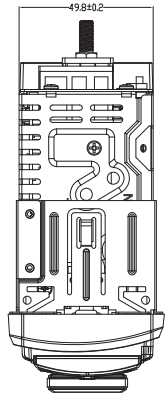

ISO CONNECTOR 4PIN+8PIN
FEMALE WITH MALE TERMINAL

ISO CONNECTOR WIRING CHART

PIN	WIRE COLOR	FUNCTION
		STANDARD
A4	YELLOW	BATTERY(+)
A5	BLUE	POWER ANTENNA
A7	RED	IGNITION(ACC)
A8	BLACK	GROUND
B1	VIOLET	RIGHT REAR SPEAKER (+)
B2	VIOLET/BLACK	RIGHT REAR SPEAKER (-)
B3	GREY	RIGHT FRONT SPEAKER (+)
B4	GREY/BLACK	RIGHT FRONT SPEAKER (-)
B5	WHITE	LEFT FRONT SPEAKER (+)
B6	WHITE/BLACK	LEFT FRONT SPEAKER (-)
B7	GREEN	LEFT REAR SPEAKER (+)
B8	GREEN/BLACK	LEFT REAR SPEAKER (-)

4	FUSE	250V 15A FUSE
3	HEAT SINK	AL ALLOY ADC12
2	MAIN CHASSIS	178X122.4X50mm
1	DETACHABLE FRONT PANEL	171X48mm