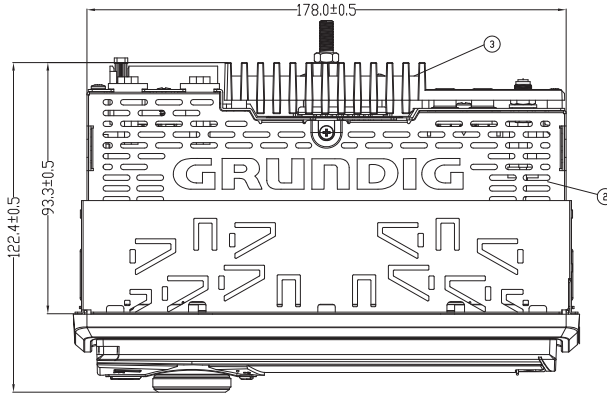

ISO CONNECTOR 4PIN+8PIN
FEMALE WITH MALE TERMINAL

ISO CONNECTOR WIRING CHART

PIN	WIRE COLOR	FUNCTION
		STANDARD
A4	YELLOW	BATTERY(+)
A5	BLUE	POWER ANTENNA
A7	RED	IGNITION(ACC)
A8	BLACK	GROUND
B1	VIOLET	RIGHT REAR SPEAKER (+)
B2	VIOLET/BLACK	RIGHT REAR SPEAKER (-)
B3	GREY	RIGHT FRONT SPEAKER (+)
B4	GREY/BLACK	RIGHT FRONT SPEAKER (-)
B5	WHITE	LEFT FRONT SPEAKER (+)
B6	WHITE/BLACK	LEFT FRONT SPEAKER (-)
B7	GREEN	LEFT REAR SPEAKER (+)
B8	GREEN/BLACK	LEFT REAR SPEAKER (-)

4	FUSE	250V 15A FUSE
3	HEAT SINK	AL ALLOY ADC12
2	MAIN CHASSIS	178X122.4X50mm
1	DETACHABLE FRONT PANEL	171X48mm