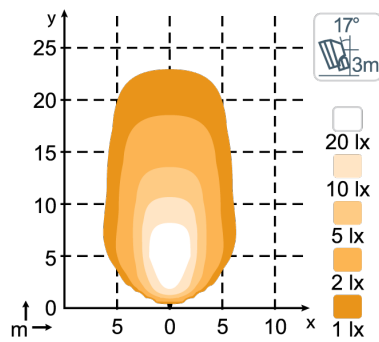

CONNECTORS

Built-in Deutsch DT-2 (2-pin)

KEY FEATURES

- Dimmable & Cost-effective all-rounder
- Operational lumens output: 2300lm
- Pure performance in a compact design

LIGHT PATTERNS

Antares GO 625, 2300lm
Wide Flood

Antares GO 625, 2300lm
Flood

DRAWINGS