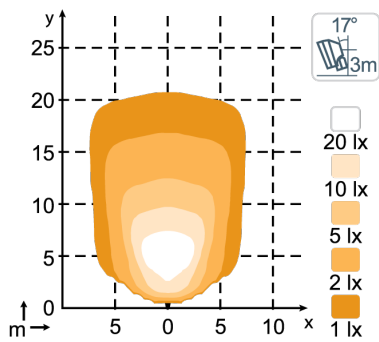

CONNECTORS

Built-in Deutsch DT-2 (2-pin)

KEY FEATURES

- Dimmable & Cost-effective all-rounder
- Operational lumens output: 2300lm
- Pure performance in a compact design

LIGHT PATTERNS

Antares GO 625, 2300lm
Wide Flood

Antares GO 625, 2300lm
Flood

DRAWINGS