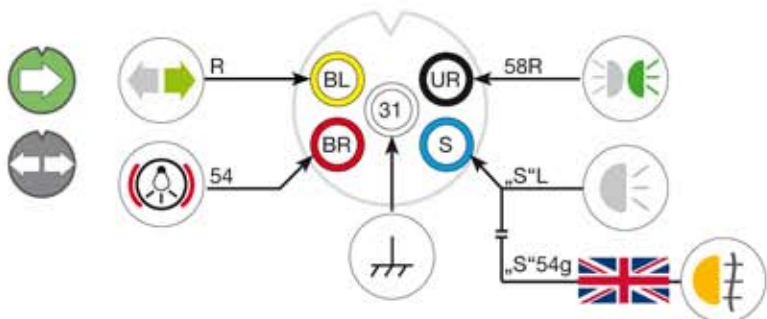

Bayonet 5 pin female

Mounting instruction Bayonet 5 pin female

Bayonet 5 pin

Bayonet 5 pin

- 1.
- 2.
- 3.
- 4.
- 5.

Imax=16A

Imax=16A