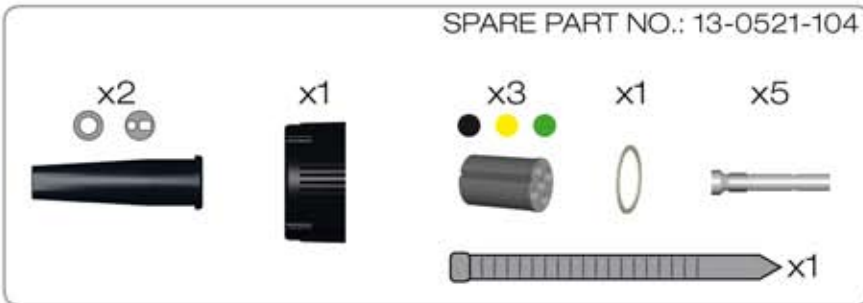

Bayonet 5 pin female

Mounting instruction Bayonet 5 pin female

Bayonet 5 pin

Bayonet 5 pin

- 1.
- 2.
- 3.
- 4.
- 5.

Imax=16A

Imax=16A