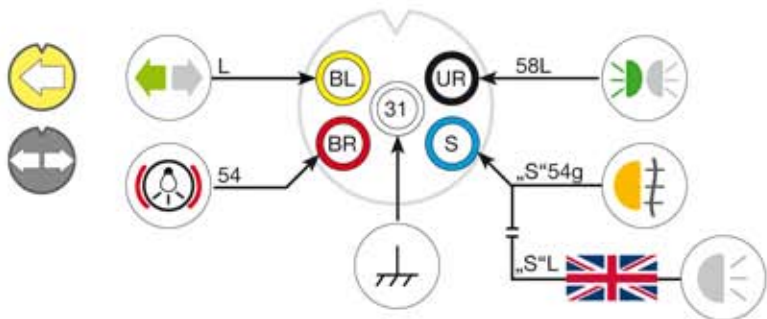

Bayonet 5 pin female

Mounting instruction Bayonet 5 pin female

Bayonet 5 pin

Bayonet 5 pin

- 1.
- 2.
- 3.
- 4.
- 5.

Imax=16A

Imax=16A